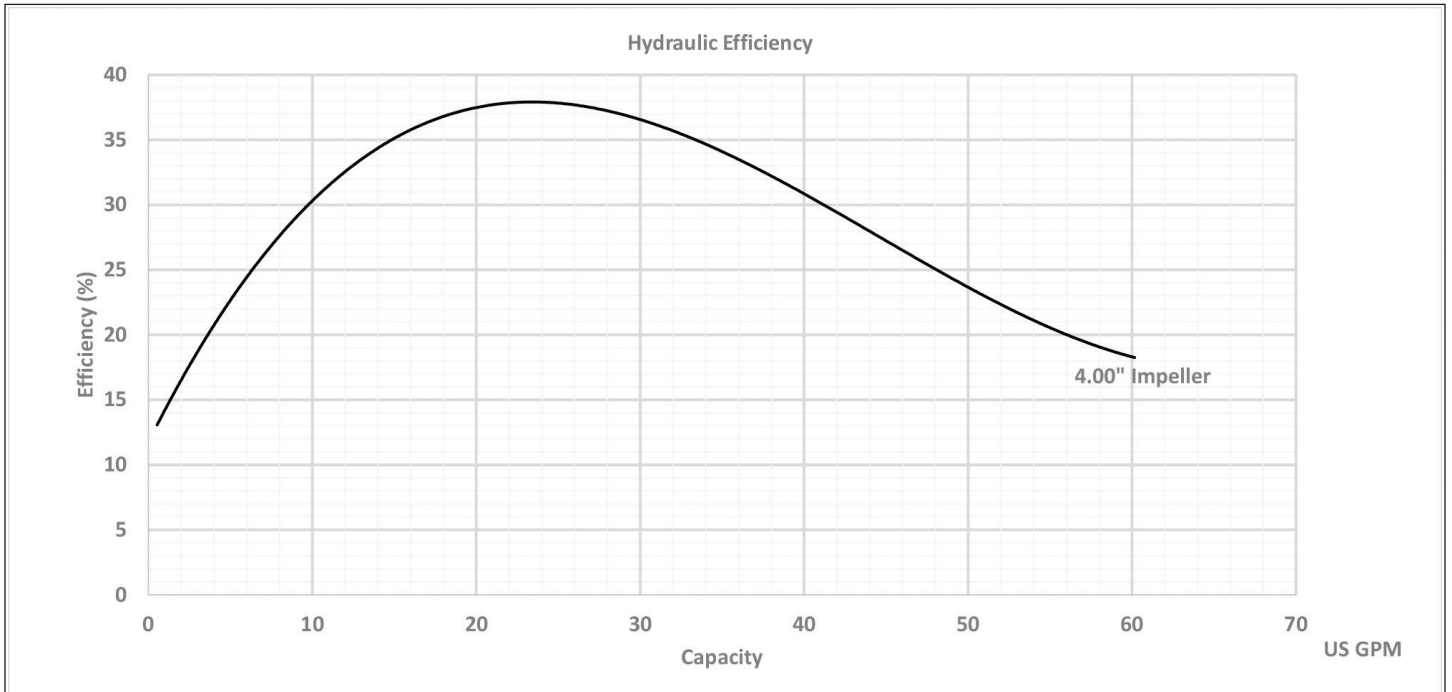

The Right Connection®

ExD-Series Centrifugal Pump Efficiency Curve

Model: ExD 100-110 [3500 RPM]

Dixon Sanitary

N25 W23040 Paul Road • Pewaukee, WI 53072

ph: 800.789.1718 • 262.513.6900 • fx: 800.789.4046 • 262.513.4904